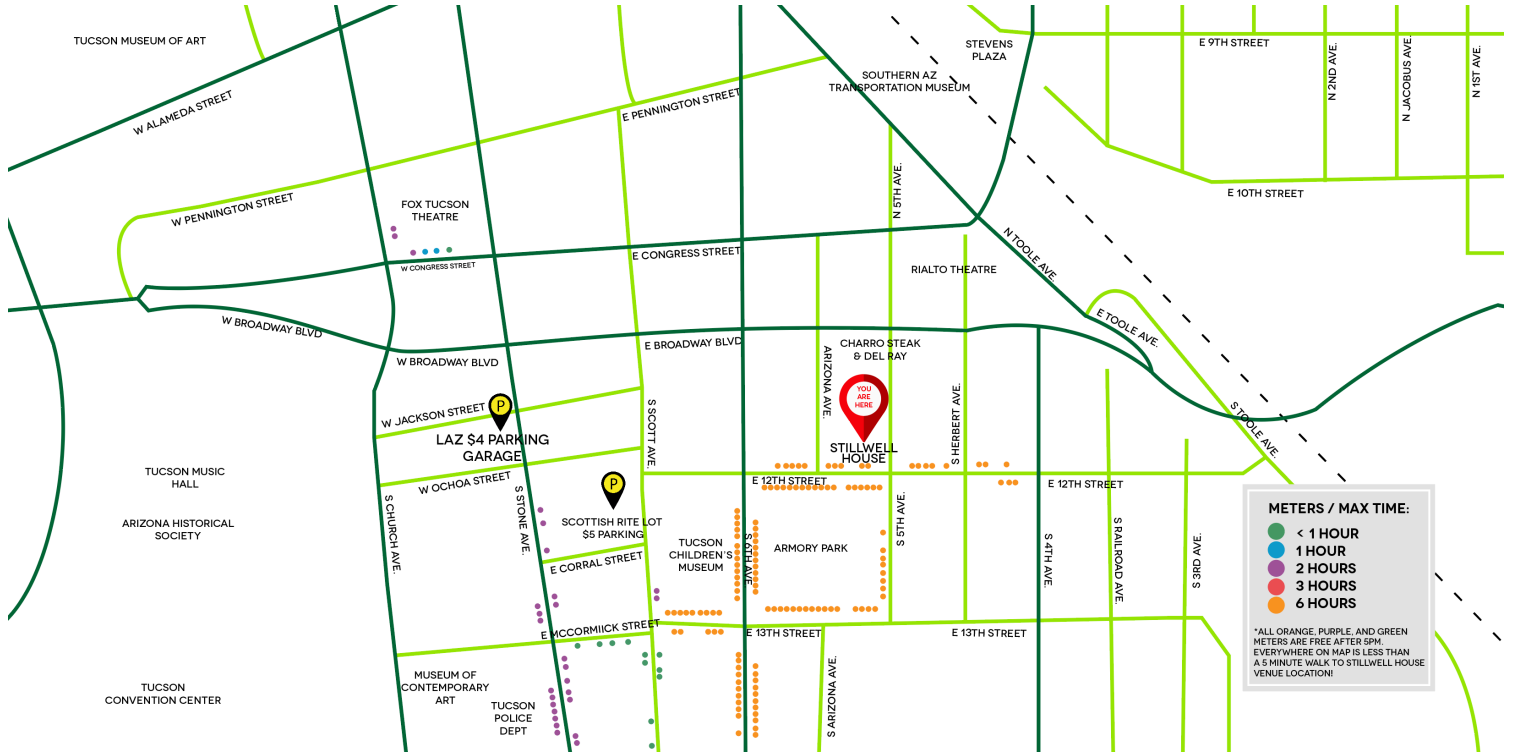

498 W. Congress Street
Open 24 Hours

Depot Plaza Garage

45 N 5th Street
520.791.5071
Open 24 Hours

--- VALET

Southwest Valet

520.269.8549
southwestvalet.com

--- TRANSPORTATION

Mountain View Tours

OUR PREFERRED PARKING & HOSPITALITY LIST

Parking Locations

Please see below parking lots, garages, and meters - distance from event site at Stillwell House.

STILLWELL HOUSE
 HISTORICAL COURTYARD GARDEN, PREMIER EVENTS