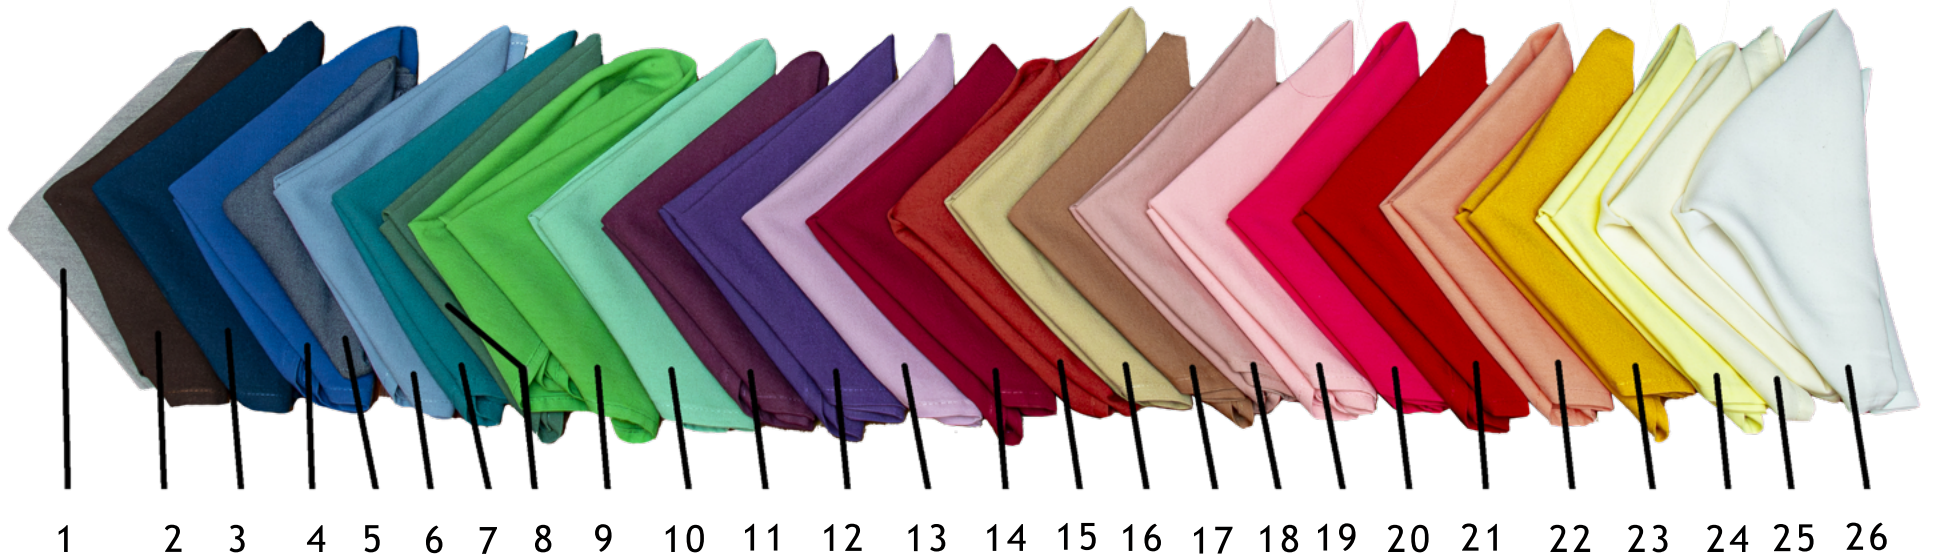

Silver Scallop

Red

Rose Gold

Bronze Bead

Silver Bead

Gold Paisley

1 -30 Leaf

1 – 20 Ivory